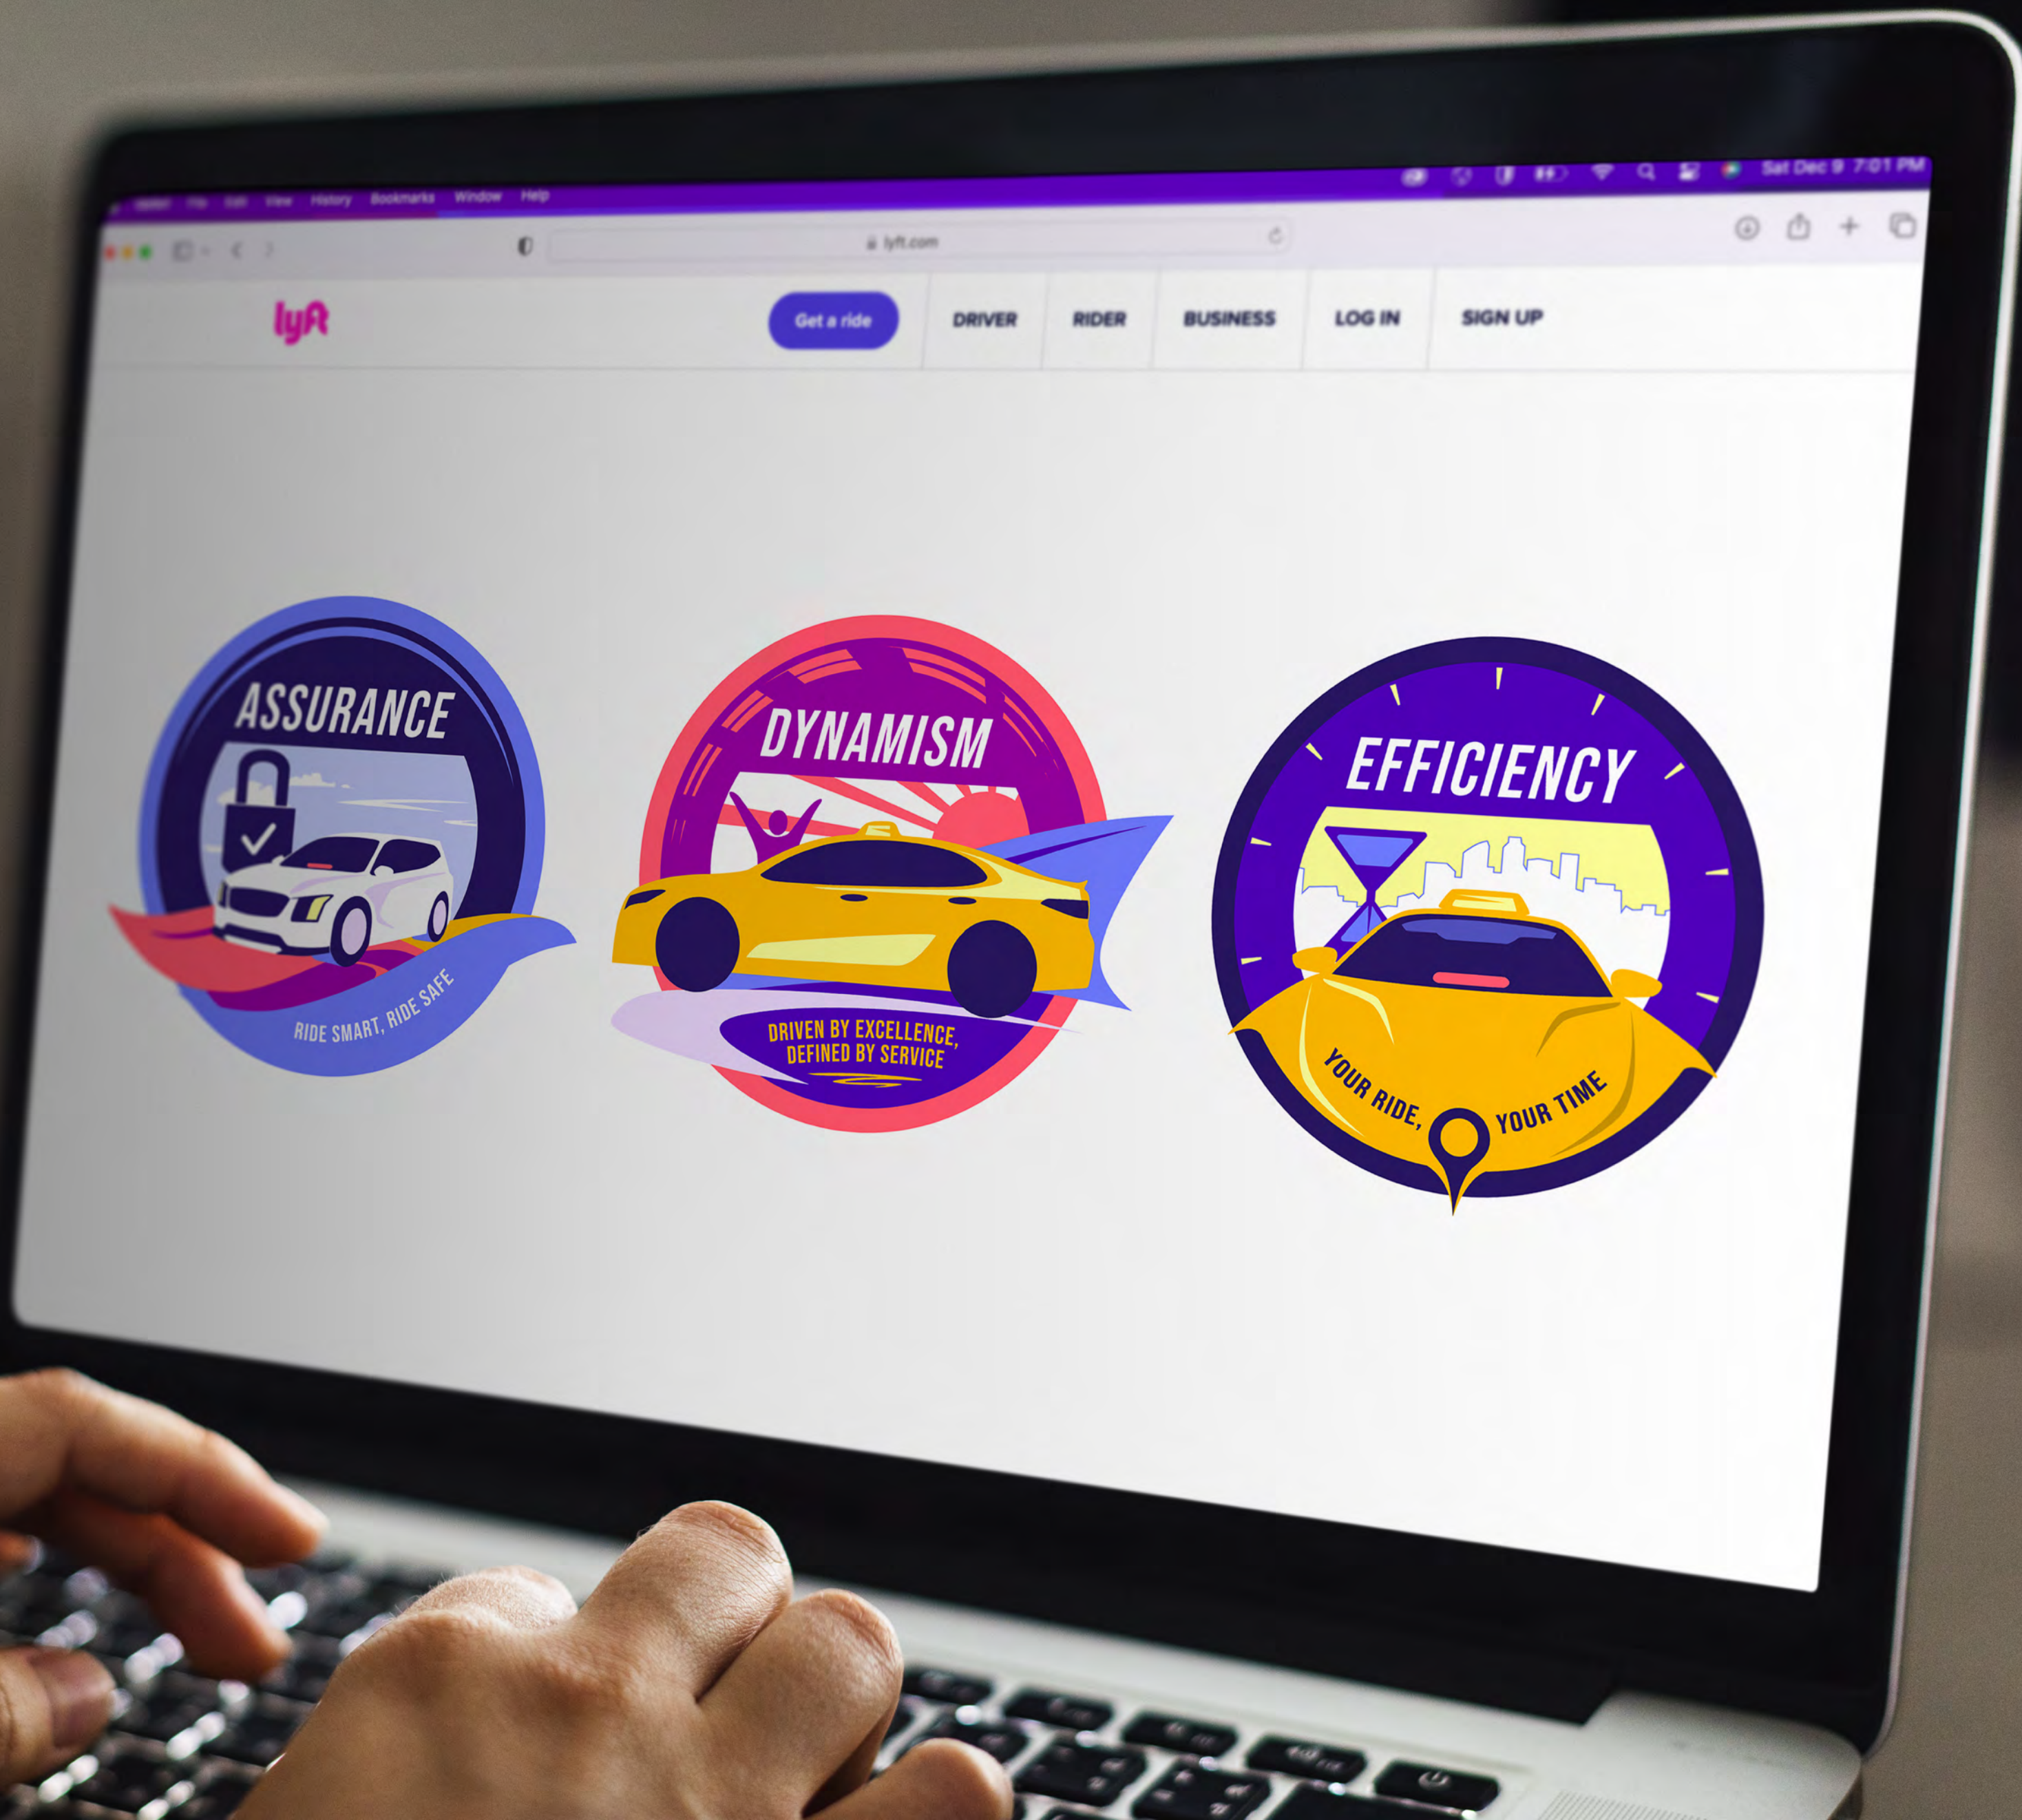

Vector Badges

Objective

Design a set of 3 badges to promote the Lyft brand and increase ridership against competitors. Use AI as a starting point to kick off inspiration for sketches.

Exploration

Inspiration

AI Output

Lyft Badges — Assurance • Dynamism • Efficiency

Rough Sketches

Final Sketches

Applications

Thank You!